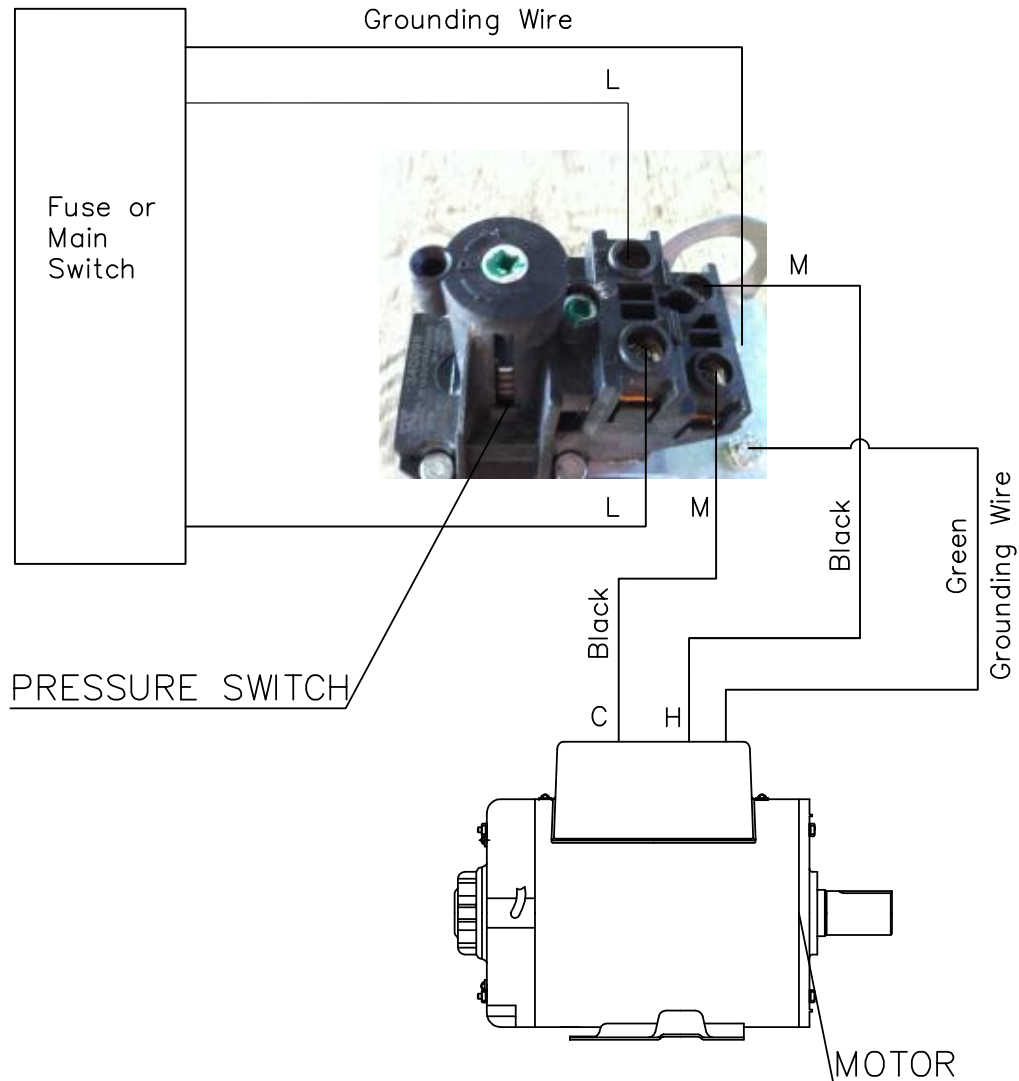

Commercial Series: Single Phase Wiring Diagram 4 & 5 HP, 1 Ph, 56 Frame Motors

For LaPlante Models:
V60218-V8060
V60223-W8060
V60223-W8060T

LAPLANTE
COMPRESSOR
1830 W. 15th St.
Houston, TX 77008
Phone: 713-635-6291
Fax: 713-635-6360
Email: Sales@LaPlanteCompressor.com
Website: www.LaPlanteCompressor.com